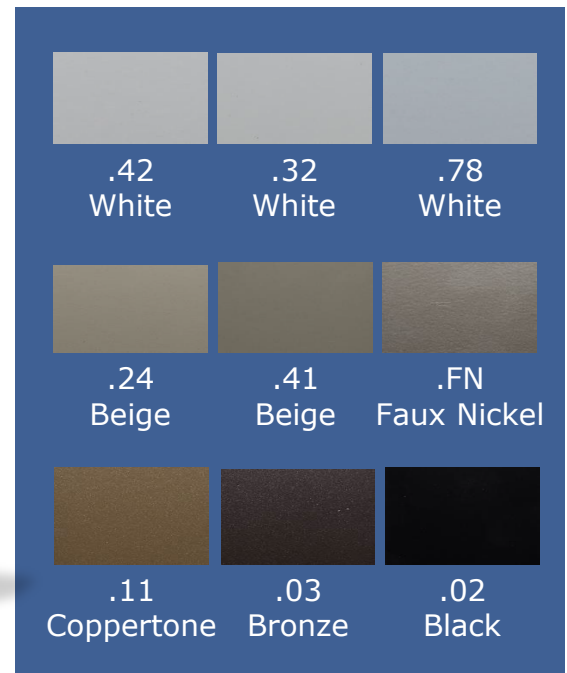

# Encore<sup>®</sup> Contemporary Plastic Cover

The Contemporary cover for our Encore casement operator is now available in plastic. Featuring the same sleek, straight-line design as the original zinc cover, and available in 9 modern colors.

The plastic cover kits with the original painted zinc handle at a more affordable price point.

## FEATURES

- Designed for Casement and Awning windows
- Plastic cover kits with original zinc handle
- Lower price point than zinc option
- Same application method as zinc cover
- Available in 9 finishes